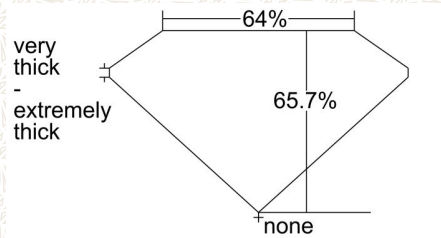

GIA COLORED DIAMOND REPORT

July 18, 2014  
 Report Type ..... Grading Report  
 GIA Report Number ..... 1166346029  
 Shape and Cutting Style . Cut-Cornered Square Modified Brilliant  
 Measurements ..... 6.31 x 6.16 x 4.05 mm  
 Carat Weight ..... 1.50 carat  
 Color Grade ..... Fancy Light Yellow  
 Color Origin ..... Natural  
 Color Distribution ..... Even  
 Clarity Grade ..... VS1  
 Proportions:

Profile not to actual proportions

Polish ..... Very Good  
 Symmetry ..... Good  
 Fluorescence ..... Medium Blue

Inscription(s): GIA 1166346029

Comments: Pinpoints are not shown. Patches of color are not shown.

ADDITIONAL INFORMATION

CLARITY CHARACTERISTICS

KEY TO SYMBOLS\*

- Crystal
- Cloud
- ∖ Needle
- ◐ Cavity
- ~ Feather
- ∧ Indented Natural
- ∧ Natural

\* Red symbols denote internal characteristics (inclusions). Green or black symbols denote external characteristics (blemishes). Diagram is an approximate representation of the diamond, and symbols shown indicate type, position, and approximate size of clarity characteristics. All clarity characteristics may not be shown. Details of finish are not shown.