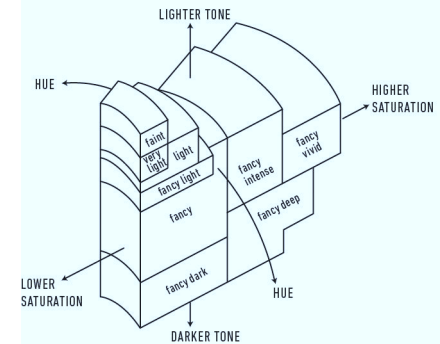

ADDITIONAL INFORMATION

CLARITY CHARACTERISTICS

KEY TO SYMBOLS\*

- Crystal
- Cloud
- ∖ Needle
- ◐ Cavity
- ~ Feather
- ∧ Indented Natural
- ∧ Natural

\* Red symbols denote internal characteristics (inclusions). Green or black symbols denote external characteristics (blemishes). Diagram is an approximate representation of the diamond, and symbols shown indicate type, position, and approximate size of clarity characteristics. All clarity characteristics may not be shown. Details of finish are not shown.

GIA COLORED DIAMOND SCALE

Illustration of GIA fancy color grade interrelationships

GIA CLARITY SCALE

VERY VERY SLIGHTLY INCLUDED	FLAWLESS
	INTERNALLY FLAWLESS
VERY SLIGHTLY INCLUDED	VVS <sub>1</sub>
	VVS <sub>2</sub>
SLIGHTLY INCLUDED	VS <sub>1</sub>
	VS <sub>2</sub>
INCLUDED	SI <sub>1</sub>
	SI <sub>2</sub>
	I <sub>1</sub>
INCLUDED	I <sub>2</sub>
	I <sub>3</sub>